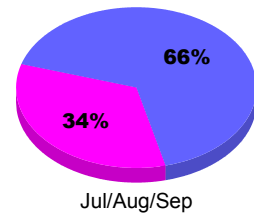

Membership Results
2010-2011

Membership
2009-2010

Month	Net Memb Goal	Actual New Memb	Actual Dropped Memb	Gain/Loss of Memb	Gain/Loss of Memb
Jul/Aug/Sep	0	6	-17	-11	-4
Totals	0	6	-17	-11	-4

Membership Results 2010-2011

Goal, New, Dropped, Gain/Loss

Comparison of Membership Gain/Loss

Current Year Compared to the Previous Year

Gender Comparison 2010-2011

■ Male ■ Female